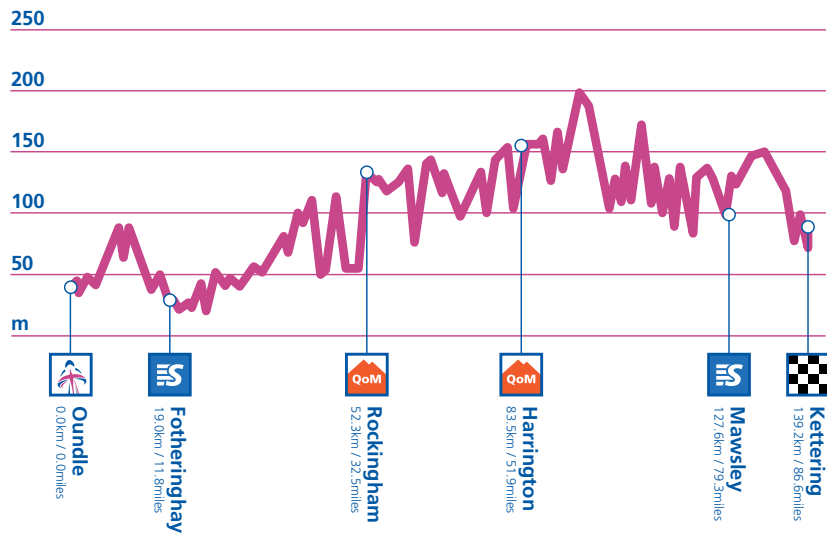

STAGE 3 OUNDLE TO KETTERING

FRIDAY 19 JUNE

STAGE PROFILE

ROUTE OVERVIEW